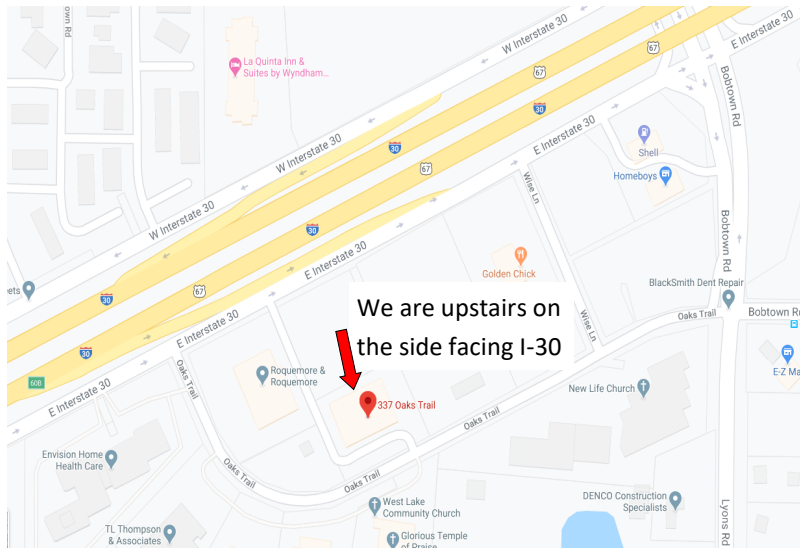

DFW Top Office Directions

We are located at 337 Oaks Trail, Garland, Tx 75043. Our suite is 205. It is upstairs and behind security locked doors. If you need to use an elevator, please contact our office and select #2 for Matthew. Our office phone number is 469-298-1144. You may also call that number if you have trouble finding our location or if you arrive late and the door is locked. PLEASE arrive on time. . . or a plan to be a little early . We run our meetings in a way that respects the time of all those in attendance.

If you come in on Oaks Trail, come to the 'back' side of the building. We are upstairs.

If you come on I-30 from Dallas, exit Broadway or Rosehill. Then, enter at the drive for Oaks Trail Plaza 329. Our building will be on your left past the large open field with the sign for Mullen Insurance Agency.

If you come from Rockwall or Greenville, exit Bobtown, go under the freeway and stay in your right hand lane. You'll turn at the first road, Oaks Trail, enter the drive and go to the front of the building.