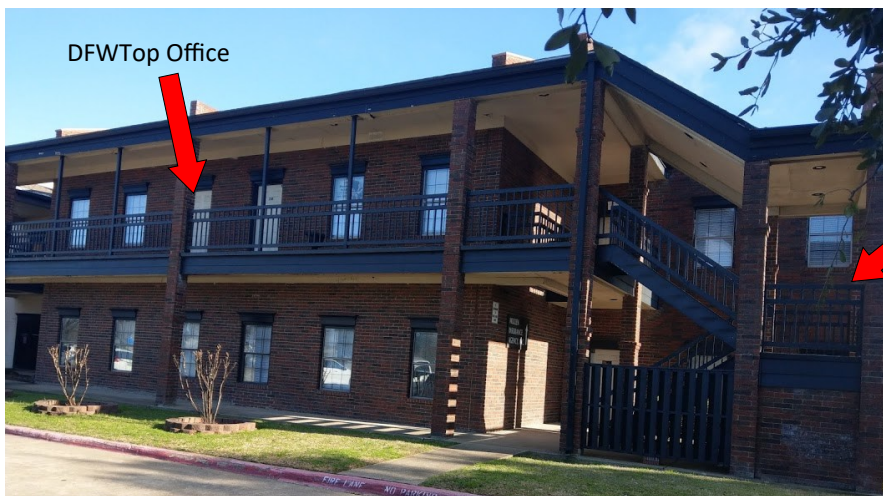

DFW Top Office Directions

We are located at 337 Oaks Trail, Garland, Tx 75043. Our suite is 205. It is upstairs and behind security locked doors. If you need to use an elevator, please contact our office and select #2 for Matthew. Our office phone number is 469-298-1144. You may also call that number if you have trouble finding our location or if you arrive late and the door is locked. PLEASE arrive on time. . . or a plan to be a little early . We run our meetings in a way that respects the time of all those in attendance.

If you come in on Oaks Trail, come to the 'back' side of the building. We are upstairs.

If you come on I-30 from Dallas, exit Broadway or Rosehill. Then, enter at the drive for Oaks Trail Plaza 329. Our building will be on your left past the large open field with the sign for Mullen Insurance Agency.

If you come from Rockwall or Greenville, exit Bobtown, go under the freeway and stay in your right hand lane. You'll turn at the first road, Oaks Trail, enter the drive and go to the front of the building.